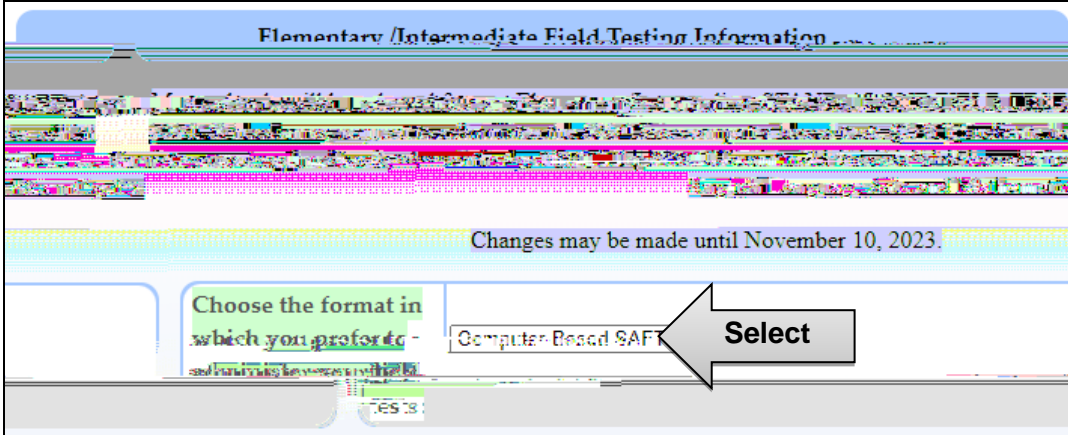

**NYSED Online Examination Request System
2023-24 School Year
Grades 3-8 English Language Arts (ELA) and Mathematics Tests and
Grades 5 and 8 Science Tests**

---

1. Select Computer-Based or Paper-Based Stand-Alone Field Test Format (ELA and Math only).