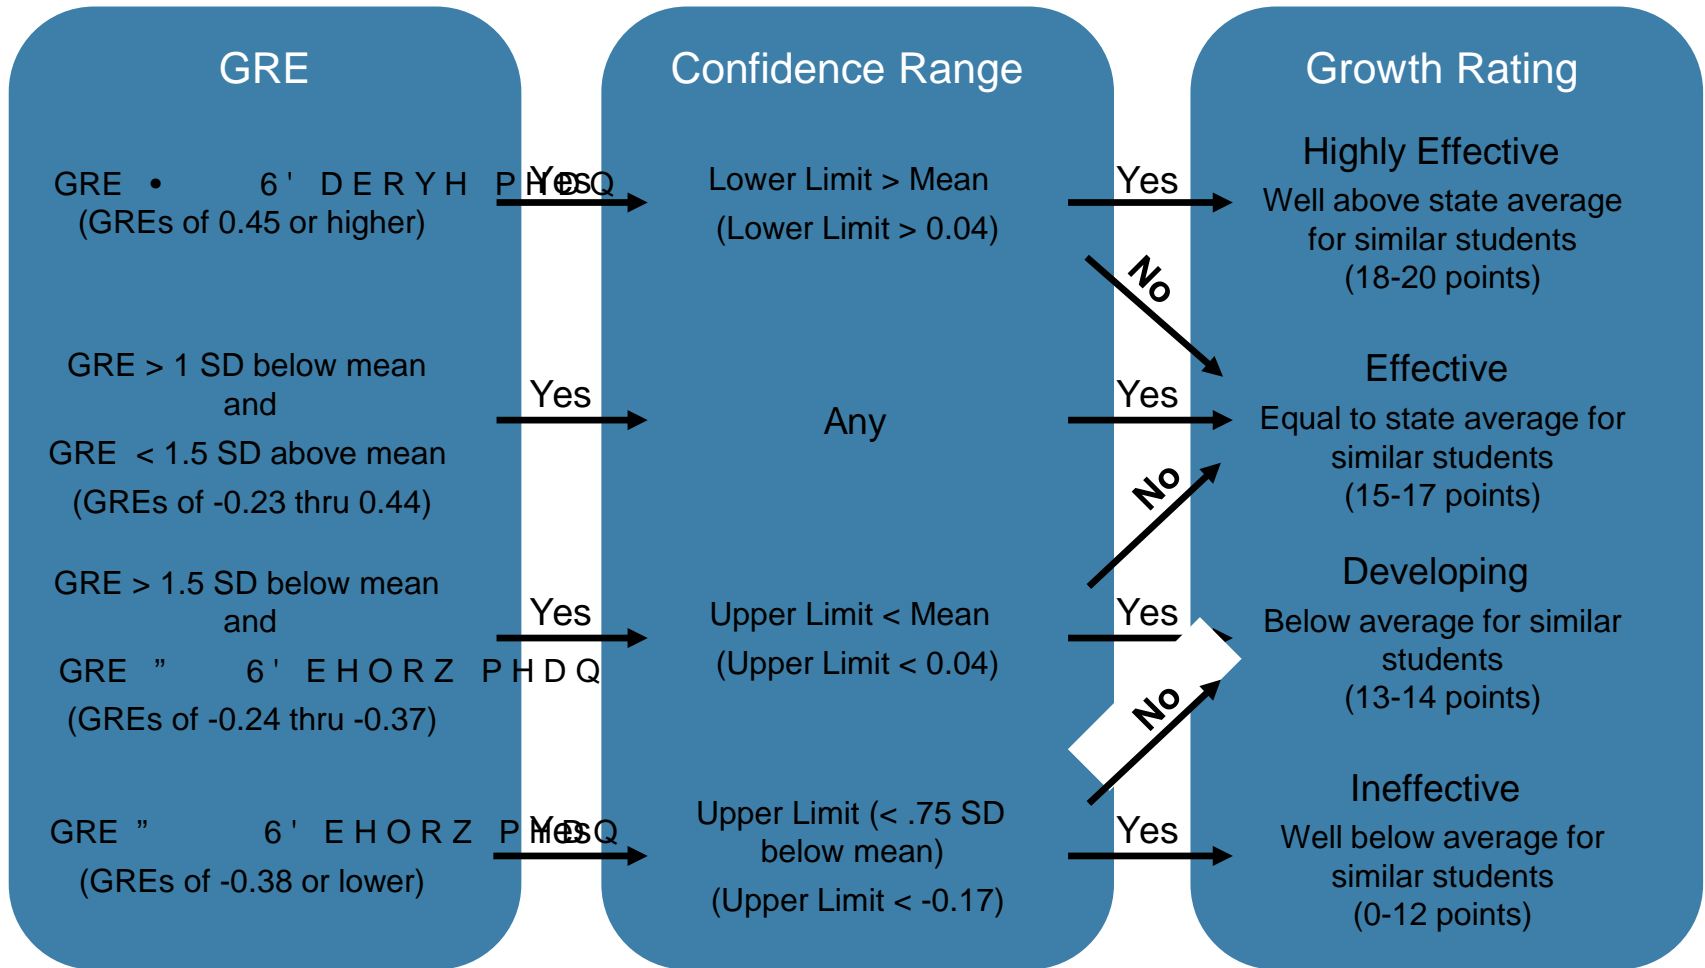

How is GRE Classified into 3012- d Growth Rating for Principals of Grades 9- 12 in 2017-18?

Notes: SD = Standard Deviation
Values are rounded to the nearest hundredth decimal place.