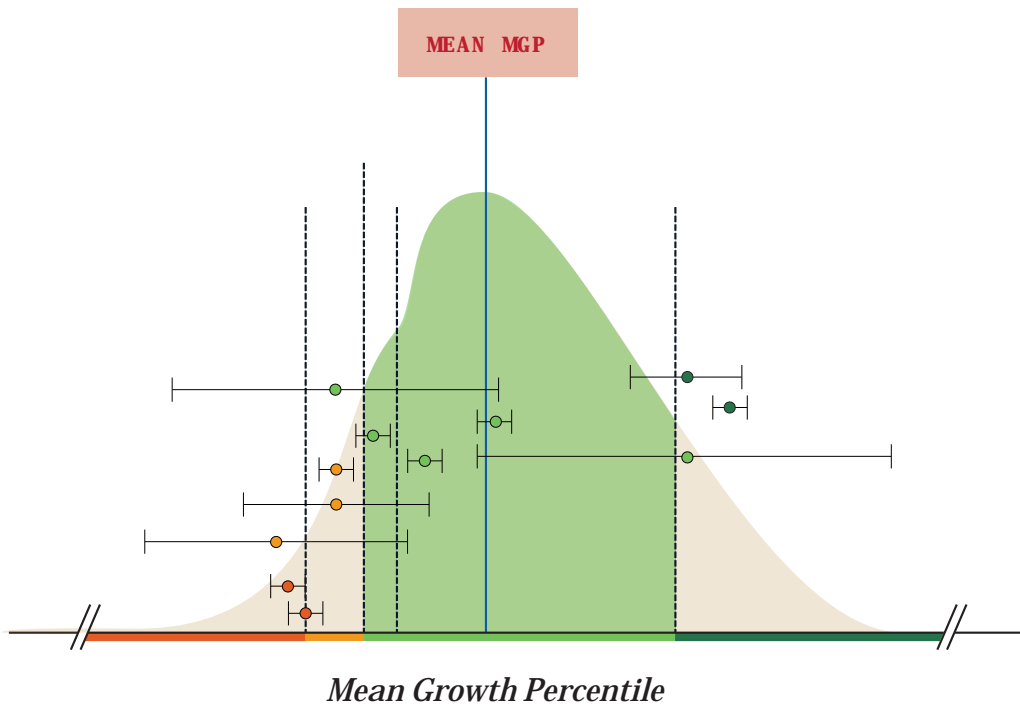

FOR ADMINISTRATORS

NYS Grades 4-8 Principal Growth Scores: From MGP to HEDI Ratings and Scores 2022-23

PREPARED FOR THE NEW YORK STATE EDUCATION DEPARTMENT BY EDUCATION ANALYTIC, INC.
LAST UPDATED: NOVEMBER 2023

How is MGP Classified into 3012-d Growth Rating for Principals with Grades 4-8 in 2022-23?

0-20

FIGURE 2. HEDI CLASSIFICATION DIAGRAM

$| \text{---} |$ = The confidence interval for a principal's MGP SD = Standard Deviation

How are 3012-d Growth Score Points for Principals with Grades 4-8 Assigned in 2022-23?

— FIGURE 3. 2022-23 HEDI POINT CLASSIFICATION

	HEDI Points	Min MGP	Max MGP
<p>(0-12 years)</p>	0	24.0	29.0
	1	29.5	31.5
	2	32.0	33.0
	3	33.5	33.5
	4	34.0	34.0
	5	34.5	34.5
	6	35.0	35.0
	7	35.5	35.5
	8	36.0	36.0
	9	36.5	36.5
	10	37.0	37.0
	11	37.5	37.5
	12	38.0	38.0
<p>(13-14 years)</p>	13	31.0	40.0
	14	40.5	42.0
<p>(15-17 years)</p>	15	39.0	47.5
	16	48.0	52.0
	17	52.5	61.0
<p>(18-20 years)</p>	18	60.0	61.0
	19	61.5	63.5
	20	64.0	82.0