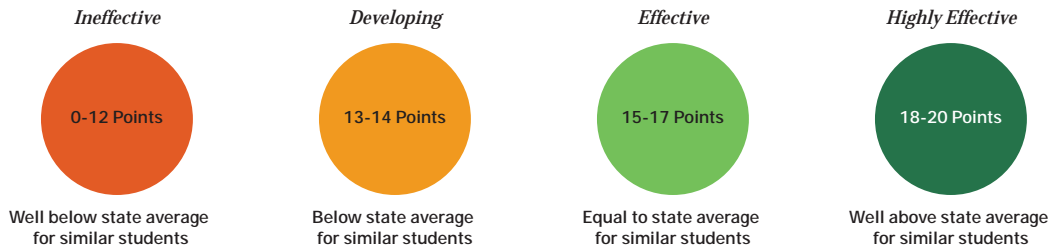

FOR ADMINISTRATORS

NYS Grades 4-8 Principal Growth Scores: From MGP to HEDI Ratings and Scores 2022-23

PREPARED FOR THE NEW YORK STATE EDUCATION DEPARTMENT BY EDUCATION ANALYTIC, INC.
LAST UPDATED: NOVEMBER 2023

How is MGP Classified into 3012-d Growth Rating for Principals with Grades 4-8 in 2022-23?

0-20

FIGURE 2. HEDI CLASSIFICATION DIAGRAM

$| \text{---} |$ = The confidence interval for a principal's MGP SD = Standard Deviation

How are 3012-d Growth Score Points for Principals with Grades 4-8 Assigned in 2022-23?

— FIGURE 3. 2022-23 HEDI POINT CLASSIFICATION

	HEDI Points	Min MGP	Max MGP
<p>(0-12 years)</p>	0	24.0	29.0
	1	29.5	31.5
	2	32.0	33.0
	3	33.5	33.5
	4	34.0	34.0
	5	34.5	34.5
	6	35.0	35.0
	7	35.5	35.5
	8	36.0	36.0
	9	36.5	36.5
	10	37.0	37.0
	11	37.5	37.5
	12	38.0	38.0
<p>(13-14 years)</p>	13	31.0	40.0
	14	40.5	42.0
<p>(15-17 years)</p>	15	39.0	47.5
	16	48.0	52.0
	17	52.5	61.0
<p>(18-20 years)</p>	18	60.0	61.0
	19	61.5	63.5
	20	64.0	82.0